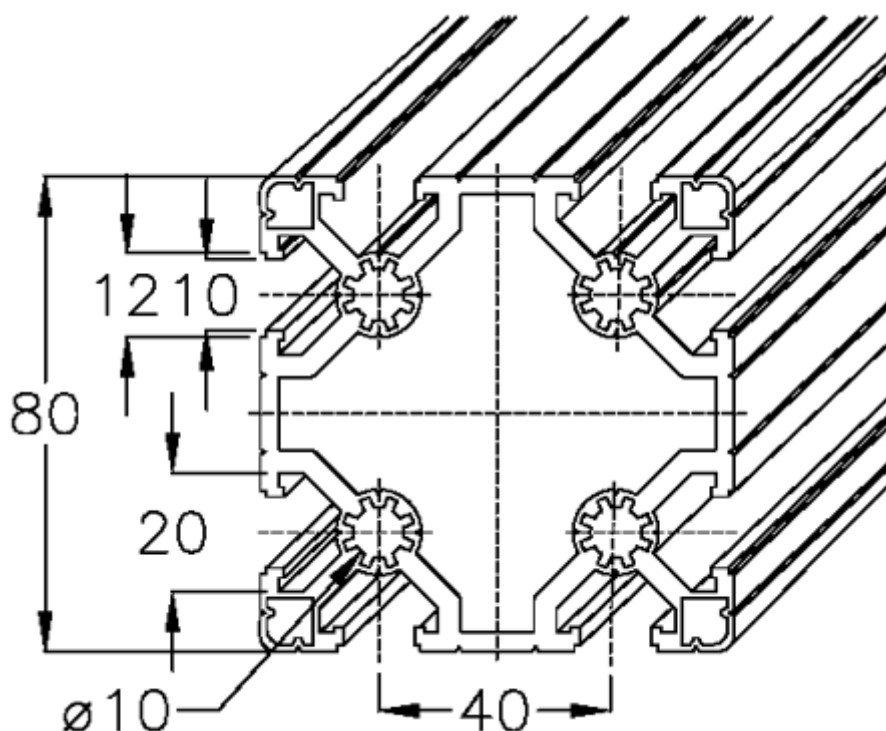

Data Sheet

Article number: 05803280815600

Description: Hepco MCS Profile 80x80L
0-132-8081 length 5600mm

Measures

Length mm = 5600

Weight (kg) = 22.904